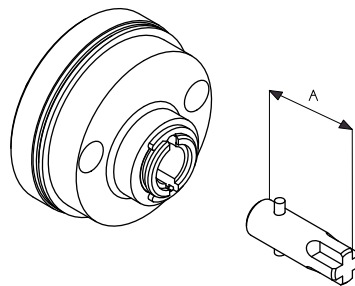

Hercular Deadbolt (Cont.)

Hercular Thumbturn Tails

Cylinder Mechanism

Mul-T-Lock unique, high precision 10 telescopic pin tumbler system. Pick and drill resistant for high security needs.

Keys

Reversible Nickel Silver key with plastic key head and coloured insert for identification. Also available in all-Nickel Silver.

Key Security

Orders for keys marked "do not duplicate" should only be made upon presentation of a key card.

Cylinder Options

Classic, Interactive® (patented)..
Keyed different, Keyed alike,
Master keyed.
'3 IN 1' (changeable combination).

Standards

UL437 listed for burglary.
UL fire rated bolt.
Conforms ANSI GRADE 1.