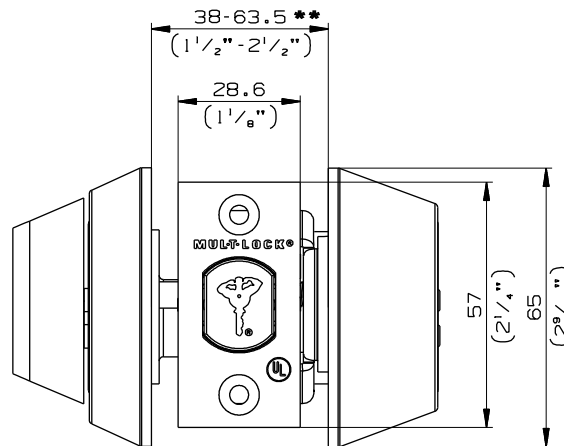

B.S*
Inch	2 3/8
mm	60.3
Inch	2 3/4
mm	69.8

	A
Inch	1"
mm	25.4
Inch	0.669
mm	17

*Adjustable back-set

**Door thickness (spacers required for doors less than 38mm thick!)