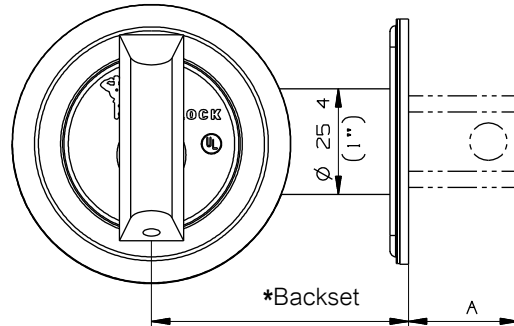

**Materials**

Ring and cylinder: Solid Brass.  
Bolt anti drilling ring: Hardened Steel.

Strike: Steel

Pins: Nickel Silver & Stainless Steel.

**Available Finishes**

See table in page C210v1.

**Additional Features**

- Suitable for two back-sets, no need for different parts.
- Easy and friendly to install.
- Easy conversion between standards and drive in.
- The changeable face plate has an expanded angle for installation on bevelled doors.
- Supplied as standard with 1" (25mm) throw. Option for 17mm (11/16").
- Optional as double or single cylinder.
- Thumbturn tail self-adjustable to door thickness.
- Option for captive key dead bolt
- Thumbturn can be set horizontally or vertically in locked position.

### Cylinder Mechanism

Mul-T-Lock unique, high precision 10 telescopic pin tumbler system. Pick and drill resistant for high security needs.